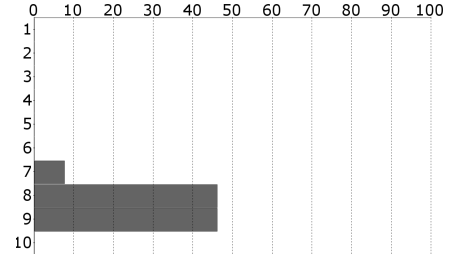

2. I would rate the performance of the lecturer(s)/teacher(s) as

dr. D.G.F. Strüber  
**avg: 8.4**    **median: 8.0**

3. I would rate this course overall as

**avg: 8.3**  
**median: 8.0**